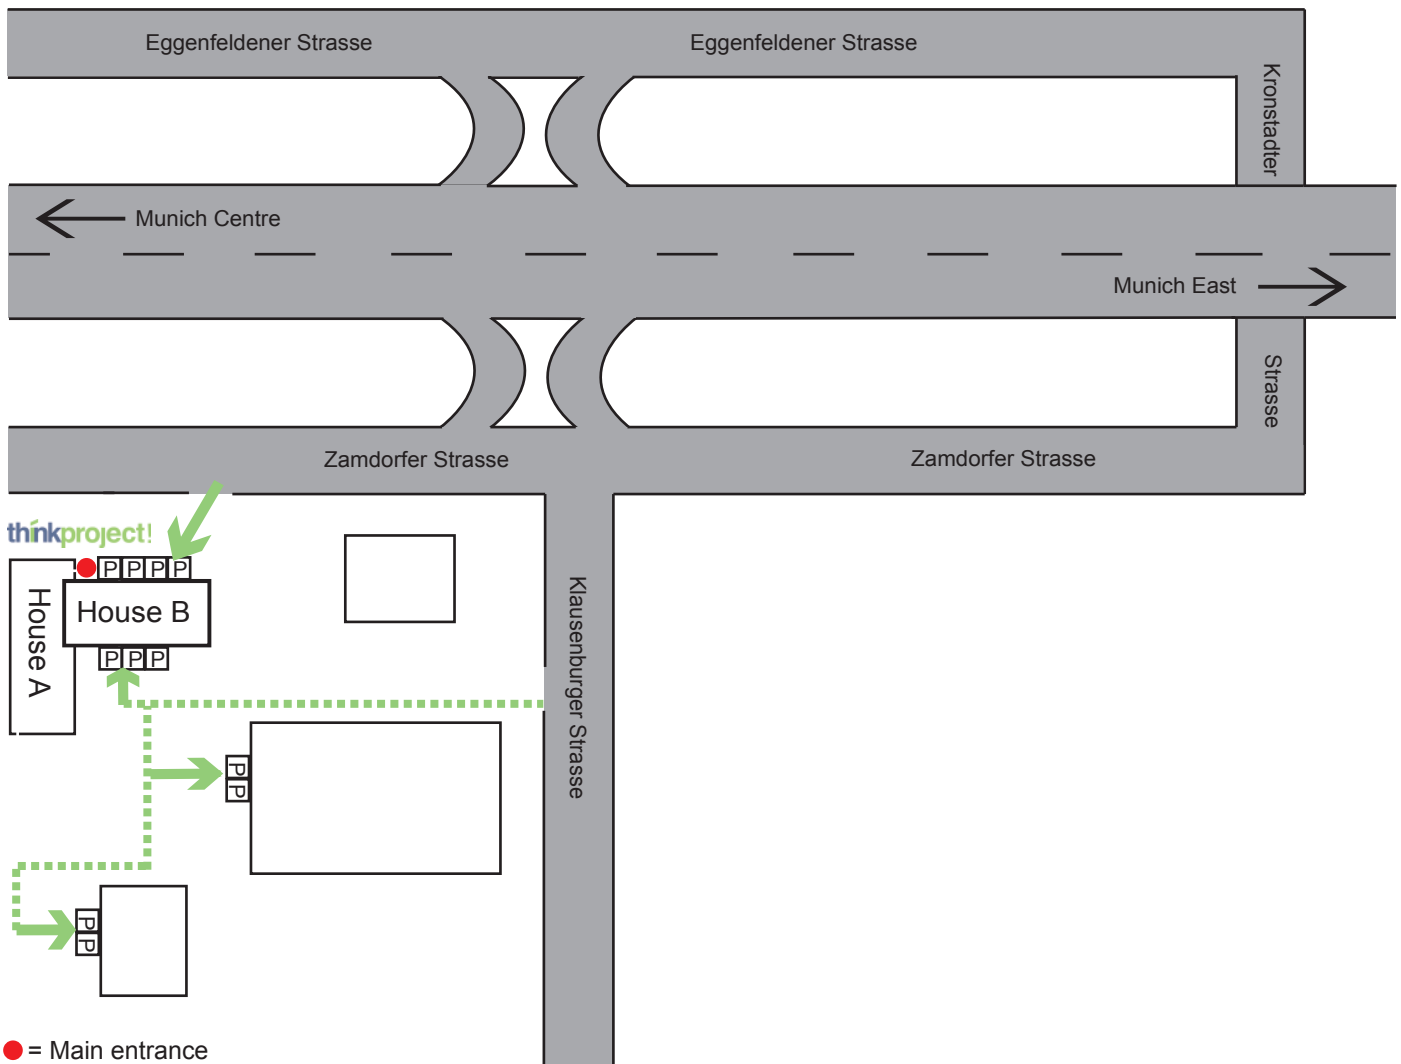

think project! GmbH & think project! International GmbH & Co. KG

Zamdorfer Strasse 100
 81677 Munich
 Phone +49 89 930 839-300

**From Munich East**

Take the Munich-Zamdorf motorway exit. Turn right into Eggenfeldener Strasse.
 After about 50 metres you reach a set of traffic lights. Turn right at these.
 After the underpass follow the road for around 300 metres.
 The think project! offices are in the building on the left-hand side of the road.

From Munich Centre

Take the Munich-Zamdorf motorway exit. Turn right into Zamdorfer Strasse.
 On the left after about 20 metres you reach the building that contains the think project! offices.